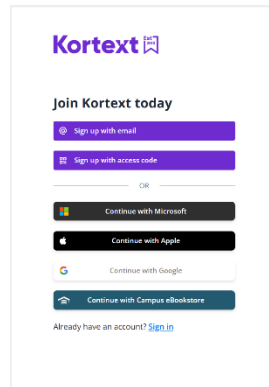

Access course materials

Open your browser and go to <https://student.follett.com/anywhere>

Select your publisher
(Kortex, Redshelf,
Perlego)

Kortex

Click **Sign up**.

Click **“Continue with Google”**.

Type your JNumber@students.jsums.edu

e.g. J00000000@students.jsums.edu

Type your **email password**.

Your course materials will appear in your Library.

For Redshelf

RedShelf Search Help Log In

Log In To Your Account

email@address.com

password