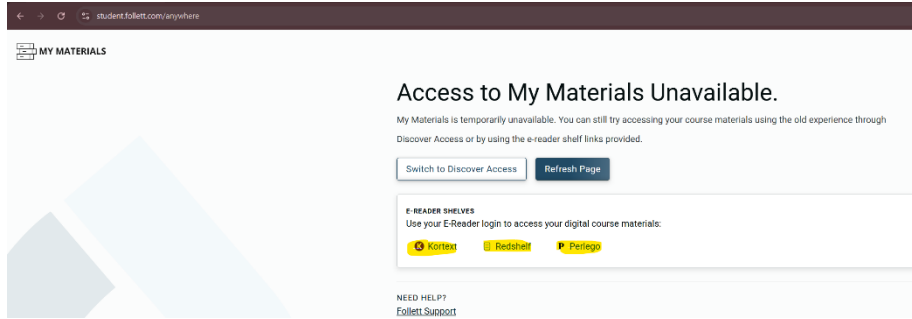

Access course materials

Open your browser and go to <https://student.follett.com/anywhere>

Select your publisher
(Kortex, Redshelf,
Perlego)

Kortex

Click **Sign up**.

Click **“Continue with Google”**.

Type your JNumber@students.jsums.edu