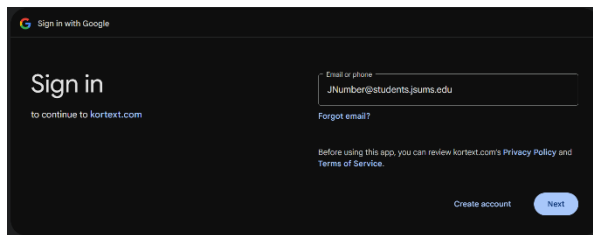

Access course materials

Open your browser and go to <https://student.follett.com/anywhere>

Select your publisher
(Kortex, Redshelf,
Perlego)

Kortex

Click **Sign up**.

Click **“Continue with Google”**.

Type your JNumber@students.jsums.edu